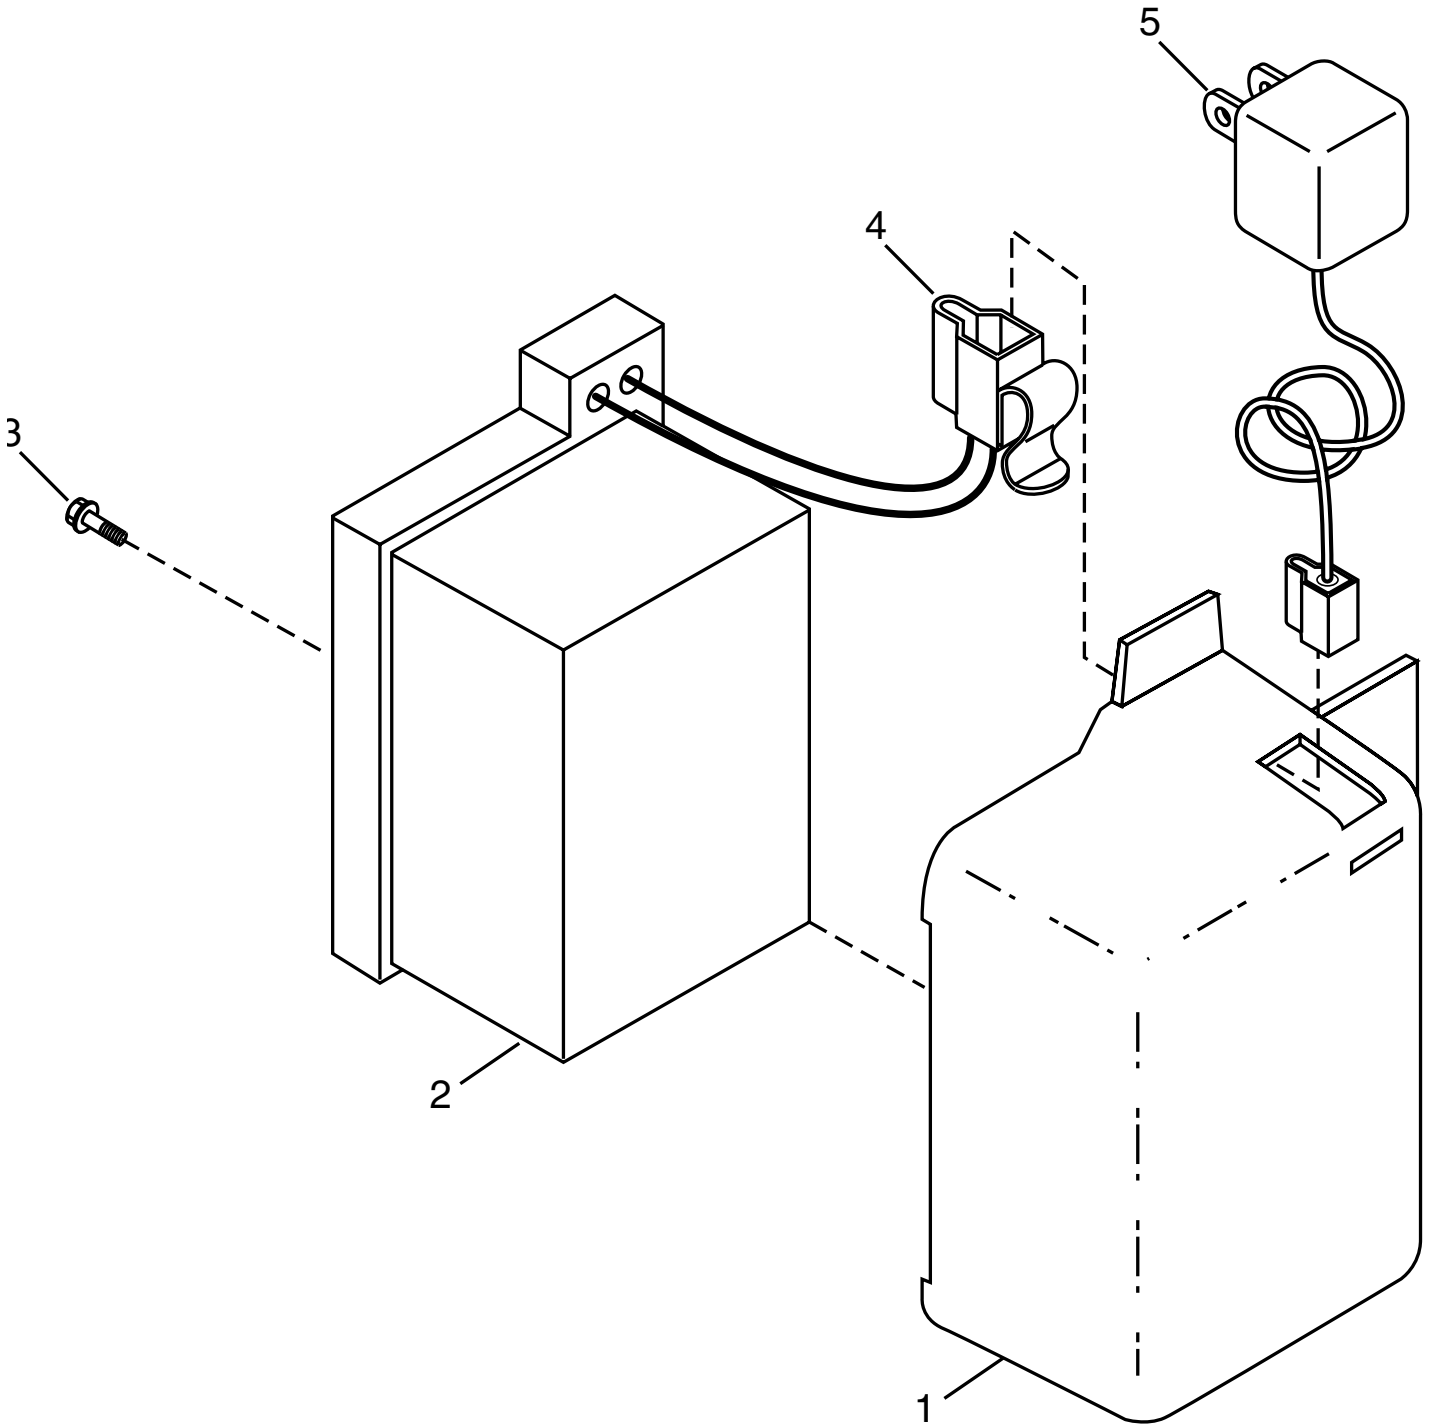

ROTARY LAWN MOWER
MODEL NUMBER P541PDE (P541PDEC), PRODUCT NUMBER 964 77 24-00

KEY NO.	PART NO.	DESCRIPTION
1	532 16 13-34	Battery Bracket
2	532 75 09-09	Battery
3	817 41 13-12	Hex Washer Head Screw 13 x .750
4	532 08 63-53	Connector Mounting Clip
5	532 13 00-24	Battery Charger

NOTE: All component dimensions given in U.S. inches.
1 inch = 25.4 mm