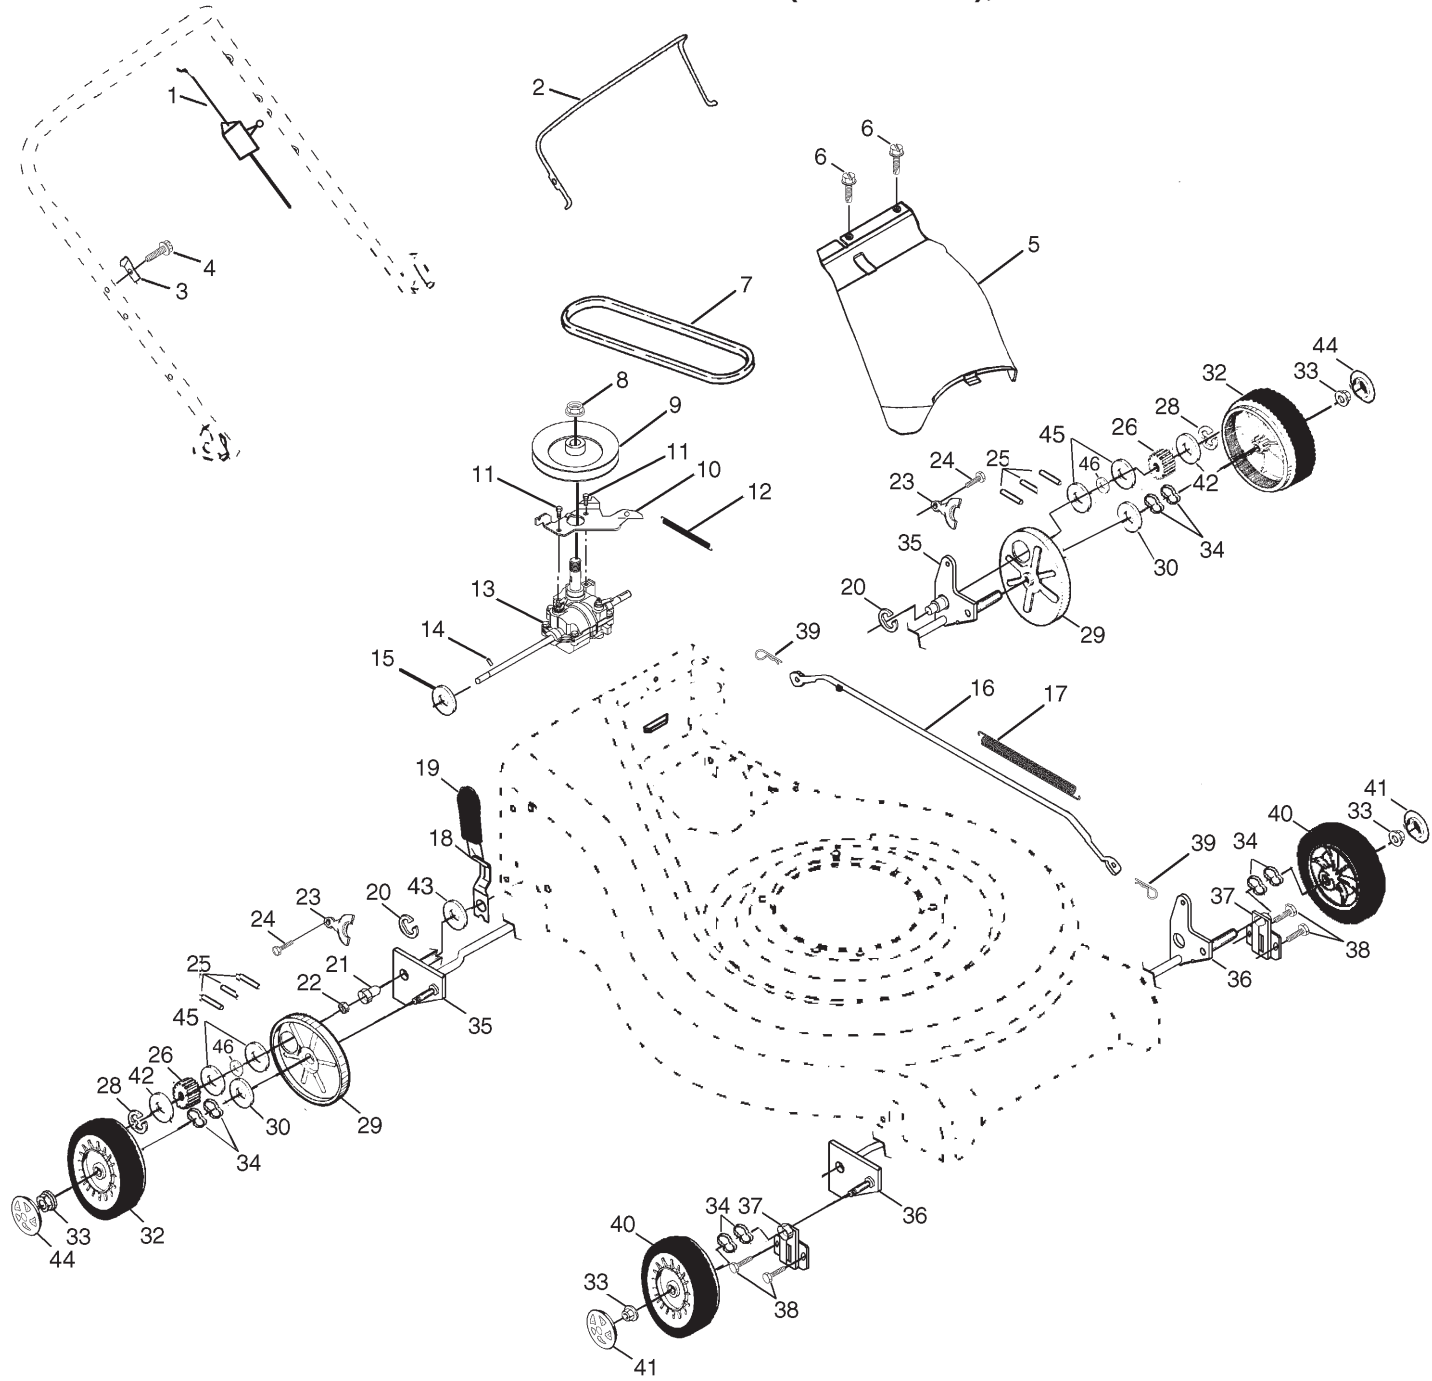

ROTARY LAWN MOWER -- MODEL NUMBER P541PDE (P541PDEC), PRODUCT NUMBER 964 77 24-00

ROTARY LAWN MOWER -- MODEL NUMBER P541PDE (P541PDEC), PRODUCT NUMBER 964 77 24-00

KEY NO.	PART NO.	DESCRIPTION
1	532 16 15-87	Cable Drive
2	532 16 14-73	Bail Control Drive
3	532 16 45-57	Bracket, Downstop
4	532 08 38-16	Screw Hex Wash Head Tapping 10-2
5	532 16 15-52	Cover Drive
6	532 75 06-34	Screw Thdrol 10-25 x .50
7	532 16 08-16	V-Belt
8	532 13 20-10	Nut Lock Flanged 3/8-16 Zinc
9	532 16 39-39	Pulley Driven
10	532 16 45-53	Belt Keeper
11	817 54 10-11	Screw Hex Wash Head 10-24 x .668
12	532 07 51-92	Spring
13	532 16 96-11	Transmission Assembly
14	532 14 53-54	Pin Spring Thrust
15	532 05 70-79	Washer Hardened
16	532 16 15-84	Rod Connecting
17	532 16 16-02	Spring Extension
18	532 16 45-54	Spring Selector
19	532 16 19-61	Knob Selector Spring
20	812 00 00-22	E-Ring 7/8
21	532 16 33-65	Bearing Support
22	532 16 99-11	Bearing Ball
23	532 16 45-55	Retainer Drive Asm. Stmp.

KEY NO.	PART NO.	DESCRIPTION
24	532 05 78-08	Screw Hex Head Tapping 1/4-20 x .75
25	532 17 00-11	Drive Pawl
26	532 16 64-50	Pinion, Drive
28	812 00 00-58	E-Ring 7/16
29	532 18 05-04	Cover, Dust Wheel
30	532 06 77-25	Washer 1/2 x 1-1/2 x .134
32	532 18 07-53	Wheel 9 x 2
33	532 08 39-23	Nut Hex Flange Lock
34	532 05 71-43	Wave Washer
35	532 16 45-52	Shaft Asm. Rear
36	532 16 45-50	Shaft Asm. Front
37	532 16 14-63	Retainer Front Shaft
38	532 16 34-09	Screw 12 x 5/8
39	532 70 02-79	Clip Retainer
40	532 14 35-93	Wheel 8 x 2
41	532 15 01-82	Hubcap
42	532 05 21-60	Washer
43	819 57 22-16	Washer
44	532 18 01-82	Hubcap
45	532 06 23-35	Bellville Washer
46	532 08 81-18	Felt Washer

NOTE: All component dimensions given in U.S. inches.
1 inch = 25.4 mm