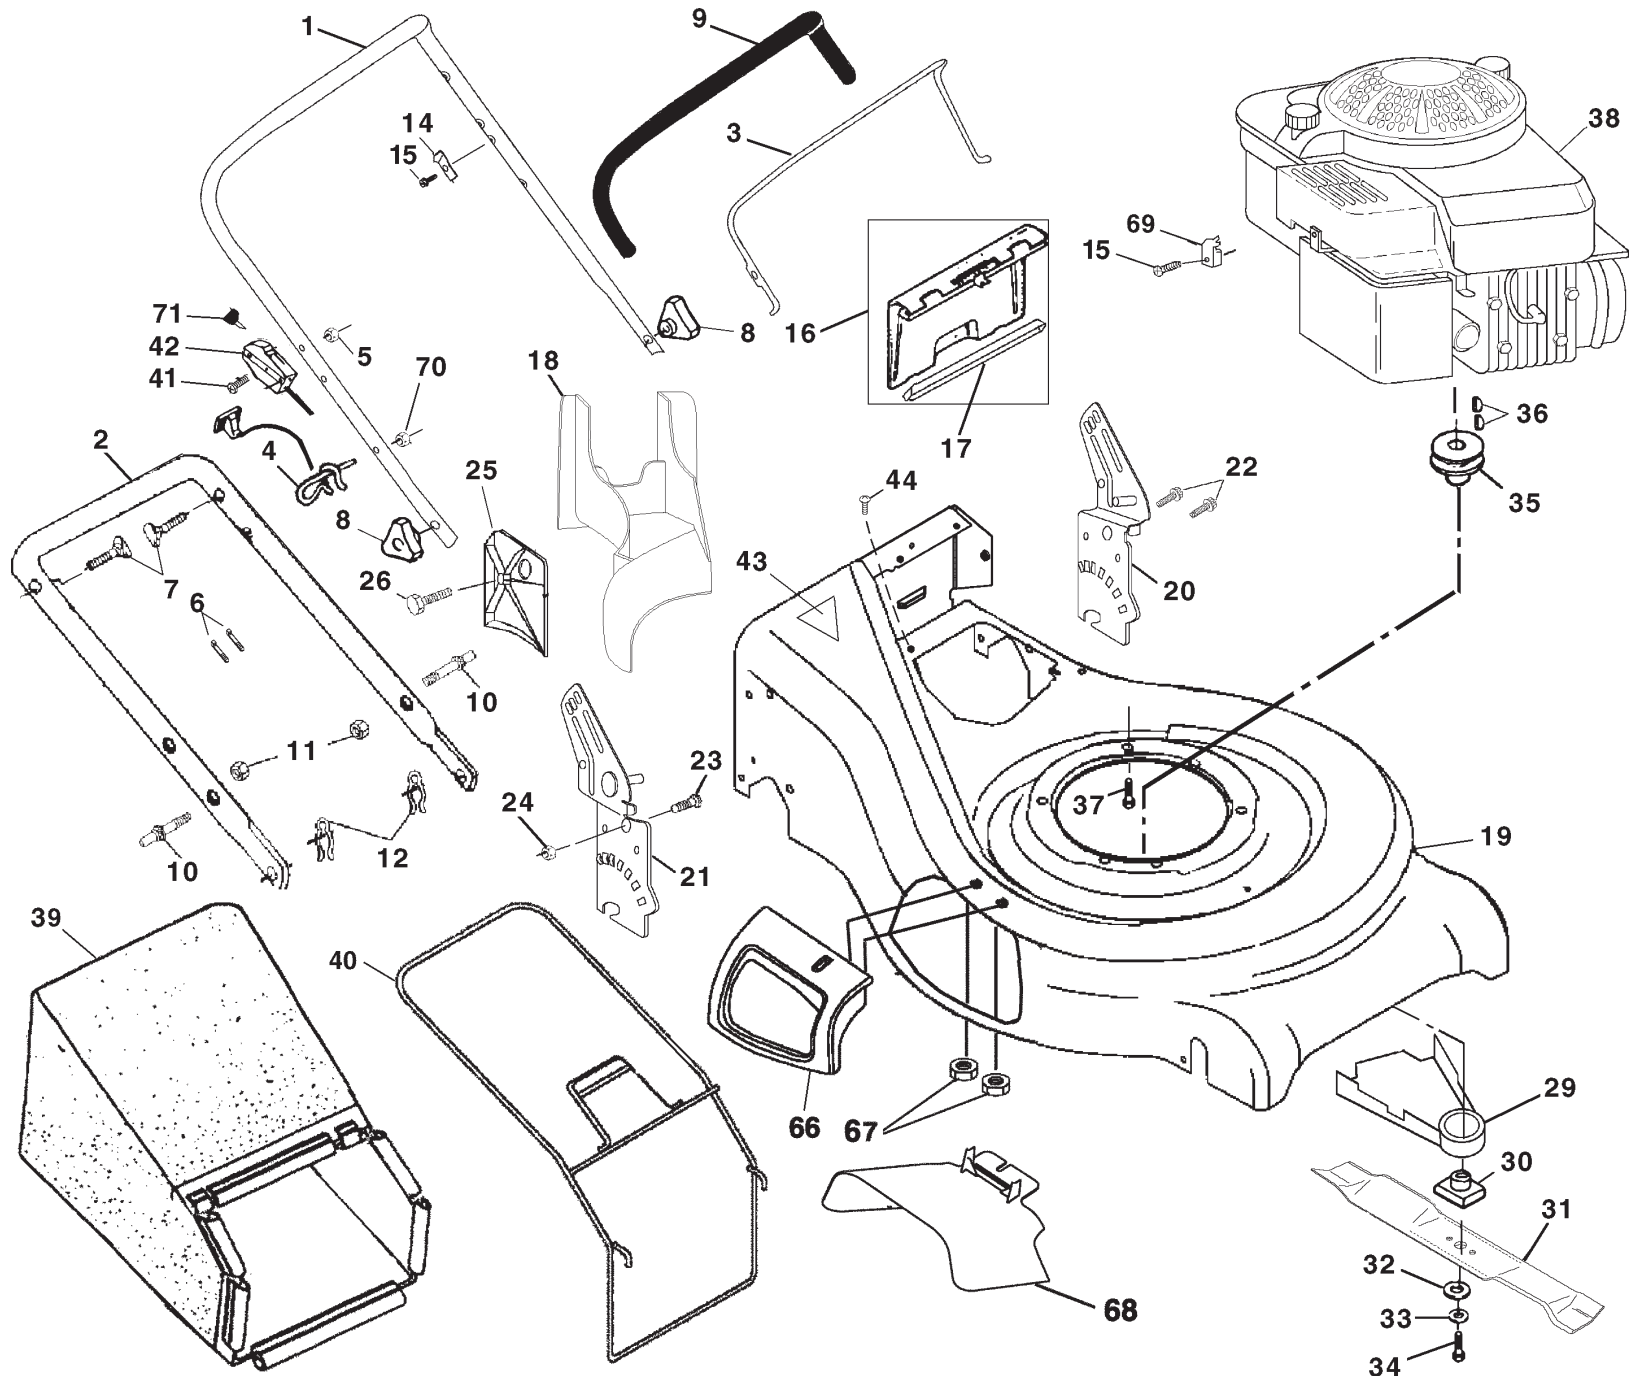

ROTARY LAWN MOWER -- MODEL NUMBER P541PDE (P541PDEC), PRODUCT NUMBER 964 77 24-00

ROTARY LAWN MOWER -- MODEL NUMBER P541PDE (P541PDEC), PRODUCT NUMBER 964 77 24-00

KEY NO.	PART NO.	DESCRIPTION
1	532 16 71-63	Handle, Upper Dlx Comf.
2	532 16 45-56	Handle, Lower
3	532 13 10-36	Bail, Cont. Wire Dlx Comf. Blk
4	532 17 95-85	Guide, Rope, Side
5	532 75 11-52	Nut, Hex Lockwasher 1/4-20
6	532 06 64-26	Wire, Tie
7	532 13 19-59	Bolt, Handle 5/16-18 x 1.75
8	532 08 76-92	Knob, Handle
9	532 16 42-65	Grip, Hdl Foam Smooth
10	532 16 15-51	Bolt, Sq. Neck
11	873 99 05-00	Nut, Hex Lockwasher Ins. 5/16-18 UNC
12	532 05 17-93	Cotter, Hairpin
14	532 12 51-62	Bracket, Upstop
15	532 08 38-16	Screw, Hex Washer Head Tapping 10-2
16	532 16 20-85	Kit, Door Rear
17	532 17 98-85	Seal, Door
18	532 16 52-61	Plug, Mulcher
19	532 17 20-81	Kit, Housing
20	532 16 45-48	Handle, Bracket
21	532 16 93-06	Handle, Bracket Asm. Right
22	532 15 00-78	Screw, Hex Wshd
23	532 16 31-83	Bolt, Hex Head 5/16-18 x 5/8
24	532 06 31-24	Nut, Hex Lock Wshr 5/16-18
25	532 16 13-33	Baffle, Side
26	532 16 34-09	Screw 12 x 5/8
29	532 13 46-12	Shield, Debris Modified
30	532 85 15-14	Adapter

KEY NO.	PART NO.	DESCRIPTION
31	532 17 50-52	Blade, 21"
32	532 85 10-74	Washer, Hardened
33	532 85 02-63	Lockwasher, Helical Spring 3/8
34	532 85 10-84	Screw, Hex Head 3/8-24 x 1.38
35	532 08 45-96	Pulley, Engine
36	532 08 76-77	Key, Hi Pro
37	532 15 04-06	Bolt, Engine
38	- - -	Engine Briggs & Stratton 12H807 (Order parts from engine manufacturer)
39	532 16 58-46	Grass Catcher Bag
40	532 16 13-58	Grass Catcher Frame
41	532 14 49-29	Screw
42	532 18 06-94	Combi-Key Control
43	532 18 21-66	Decal Danger
44	532 05 45-83	Screw
66	532 17 19-62	Mulcher Door Asm.
67	532 08 83-49	Nut
68	532 16 96-99	Multi Cut Door Guard
69	532 11 11-90	Cable Clamp
70	532 06 36-01	Nut
71	532 12 21-47	Key
--	532 18 21-34	Drive Cover Decal
--	532 17 20-78	Operator's Manual (Euro)
--	532 17 20-79	Operator's Manual (Scandi)

NOTE: All component dimensions given in U.S. inches.
1 inch = 25.4 mm